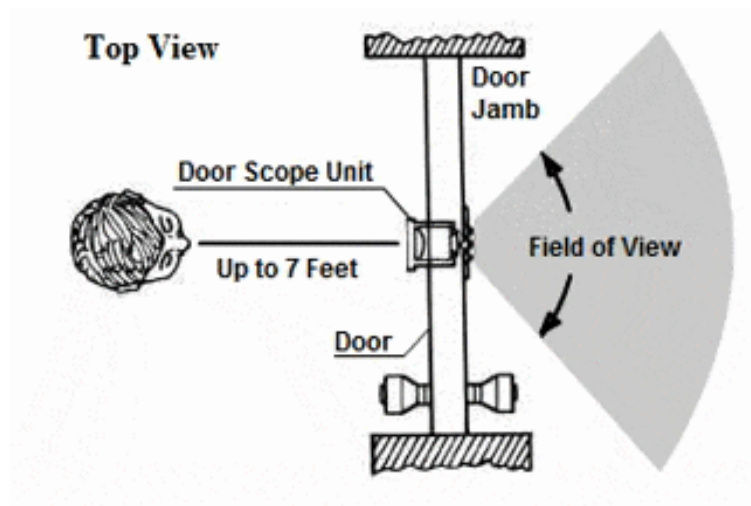

PRODUCT SHEET

Description:

Door Viewer ø38mm Brown PLastic, F/Door Thickness 50mm

Item number:

22.04.300-0

Units	Box	Carton	HS Code	Barcode
Pcs.	0	100	8302411000	
				5704866080705

SISO A/S

Mileparken 11
DK-2740 Skovlunde
Denmark
VAT: DK 24786013